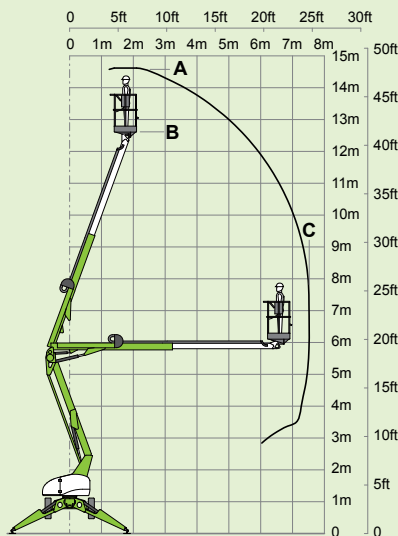

niftylift

TM42T

(A) 48ft 6in

(B) 42ft

(C) 25ft

500lbs

4ft 7in x 2ft 4in

(D) 6ft 7in

(F) 5ft 3in

(G) 12ft 6in

(J) 18ft 3in

Option

3915lbs

niftylift
 1525 S. Buncombe Road,
 Greer, SC - 29651
 United States
 1-800-643-8954
 usasales@niftylift.com
 www.niftylift.com

IS-104