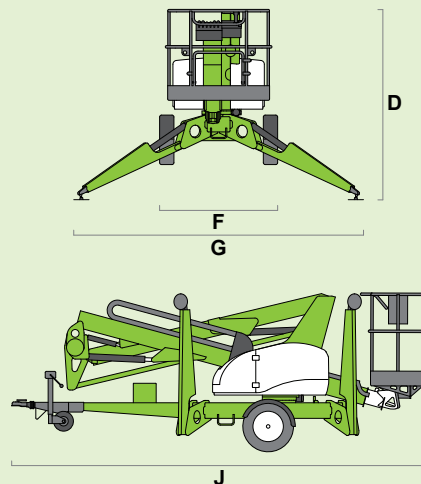

niftylift

TM42T

(A) 48ft 6in

(B) 42ft

(C) 25ft

500lbs

4ft 7in x 2ft 4in

(D) 6ft 7in

(F) 5ft 3in

(G) 12ft 6in

(J) 18ft 3in

Option

3915lbs

niftylift
 1525 S. Buncombe Road,
 Greer, SC - 29651
 United States
 1-800-643-8954
 usasales@niftylift.com
 www.niftylift.com

IS-104